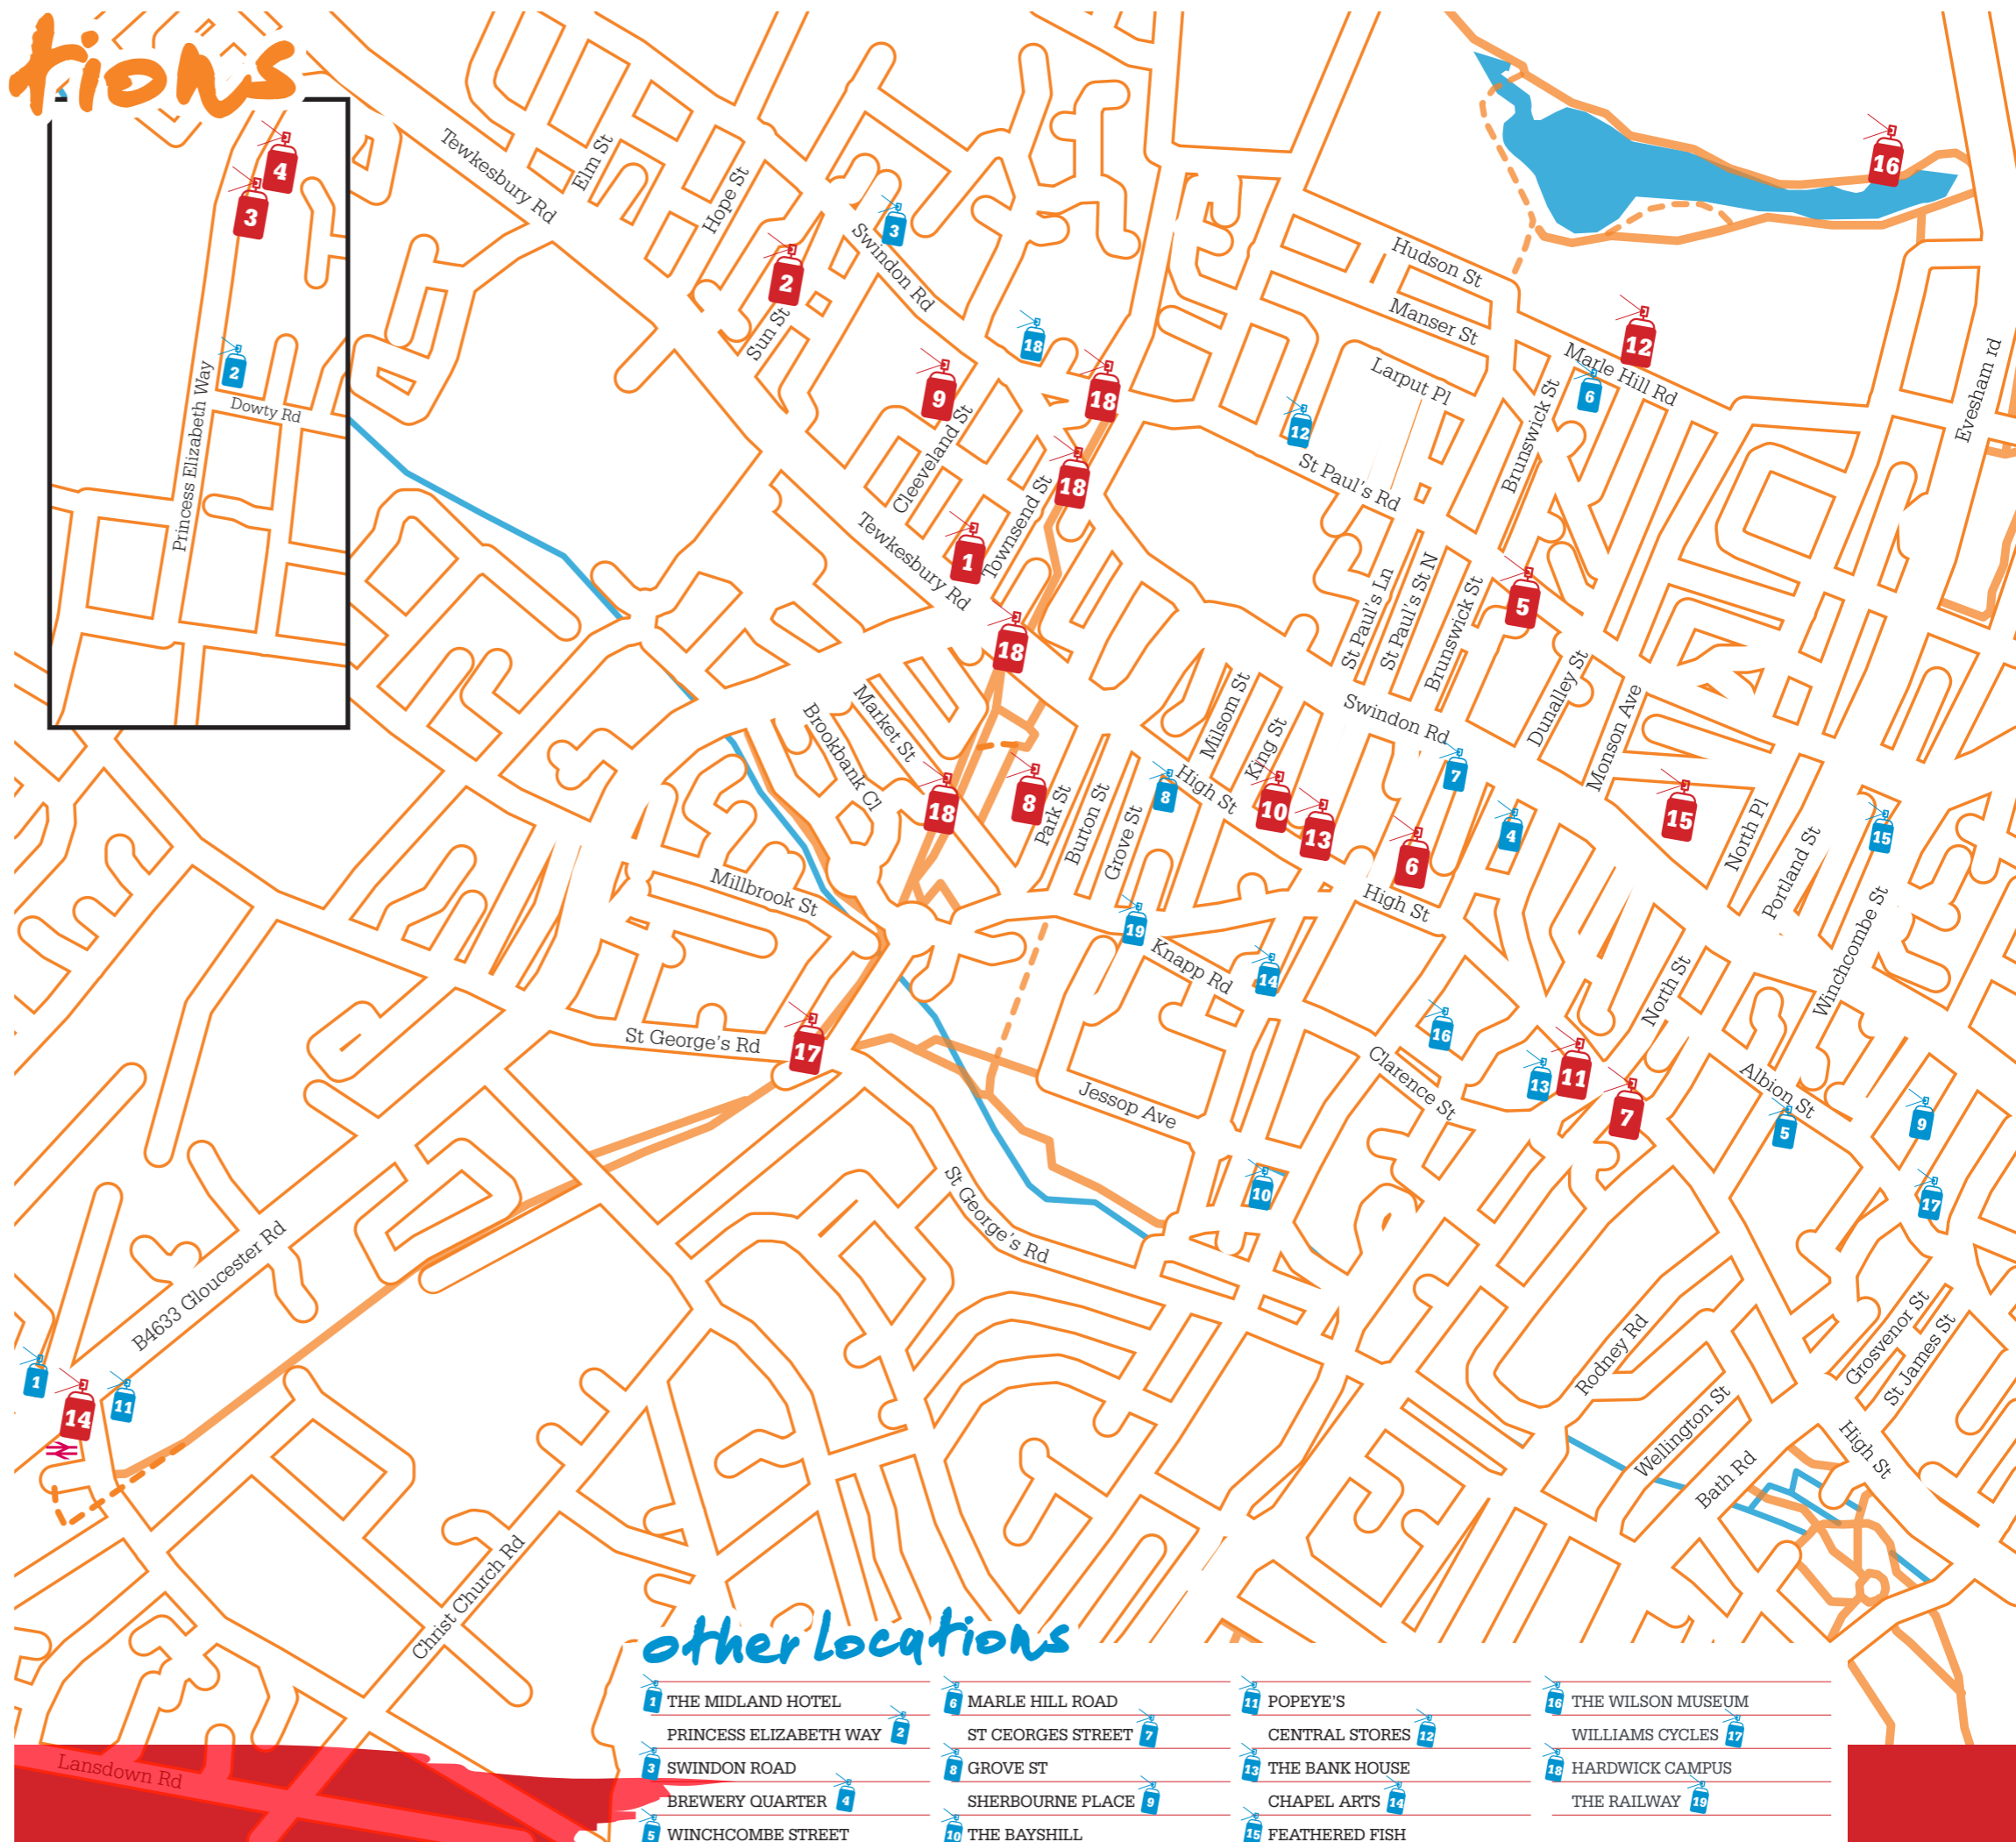

# 2020 Artwork Locations

- 1** 1 TOWNSEND ST  
**SNIK**
- 2** GREEN, OFF SUN STREET  
**DILK**
- 3** SUDELEY HOUSE,  
PRINCESS ELIZABETH WAY  
**JODY**
- 4** KENILWORTH HOUSE,  
PRINCESS ELIZABETH WAY  
**DANK**
- 5** 13 ST PAULS PARADE  
GL50 4ET  
**LUCAS ANTICS**
- 6** HIGH STREET CAR PARK  
**JIM VISION/THISONE**
- 7** TEWKESBURY ROAD  
POST OFFICE  
**DOTMASTERS**
- 8** PARK COTTAGE, PARK STREET  
**TRUST ICON**
- 9** CLEVELAND ST  
**SAMER**
- 10** MANN'S DRINK STORE,  
355 HIGH ST, GL50 3HS  
**PEACHEZ AND  
LEANNE CONROY**
- 11** THE TWO PIGS  
**SAM ART  
SI MITCHELL**
- 12** AGGS PAVILION  
**SOKER  
EPOK  
FEEK  
3DOM  
SEPR  
PIRO  
INKIE**
- 13** FROG AND FIDDLE  
**ANGUS**
- 14** TRAIN STATION  
**SIGNPAINTINGBYDAWN  
INKIE  
POGO  
RTC  
WOLFSKULL JACK  
DICE67**
- 15** NORTH PLACE CAR PARK  
**PETER SHERIDAN  
GRAFFOFLARGE  
GUTS DC  
JIMMER WILMOTT  
GEORGIE ARTIST  
DAUB  
IBEEW  
7TH PENCIL  
KORP**

## other locations

- 1** THE MIDLAND HOTEL
- 2** PRINCESS ELIZABETH WAY
- 3** SWINDON ROAD
- 4** BREWERY QUARTER
- 5** WINCHCOMBE STREET
- 6** MARLE HILL ROAD
- 7** ST GEORGES STREET
- 8** GROVE ST
- 9** SHERBOURNE PLACE
- 10** THE BAYSHILL
- 11** POPEYE'S
- 12** CENTRAL STORES
- 13** THE BANK HOUSE
- 14** CHAPEL ARTS
- 15** FEATHERED FISH
- 16** THE WILSON MUSEUM
- 17** WILLIAMS CYCLES
- 18** HARDWICK CAMPUS
- 19** THE RAILWAY